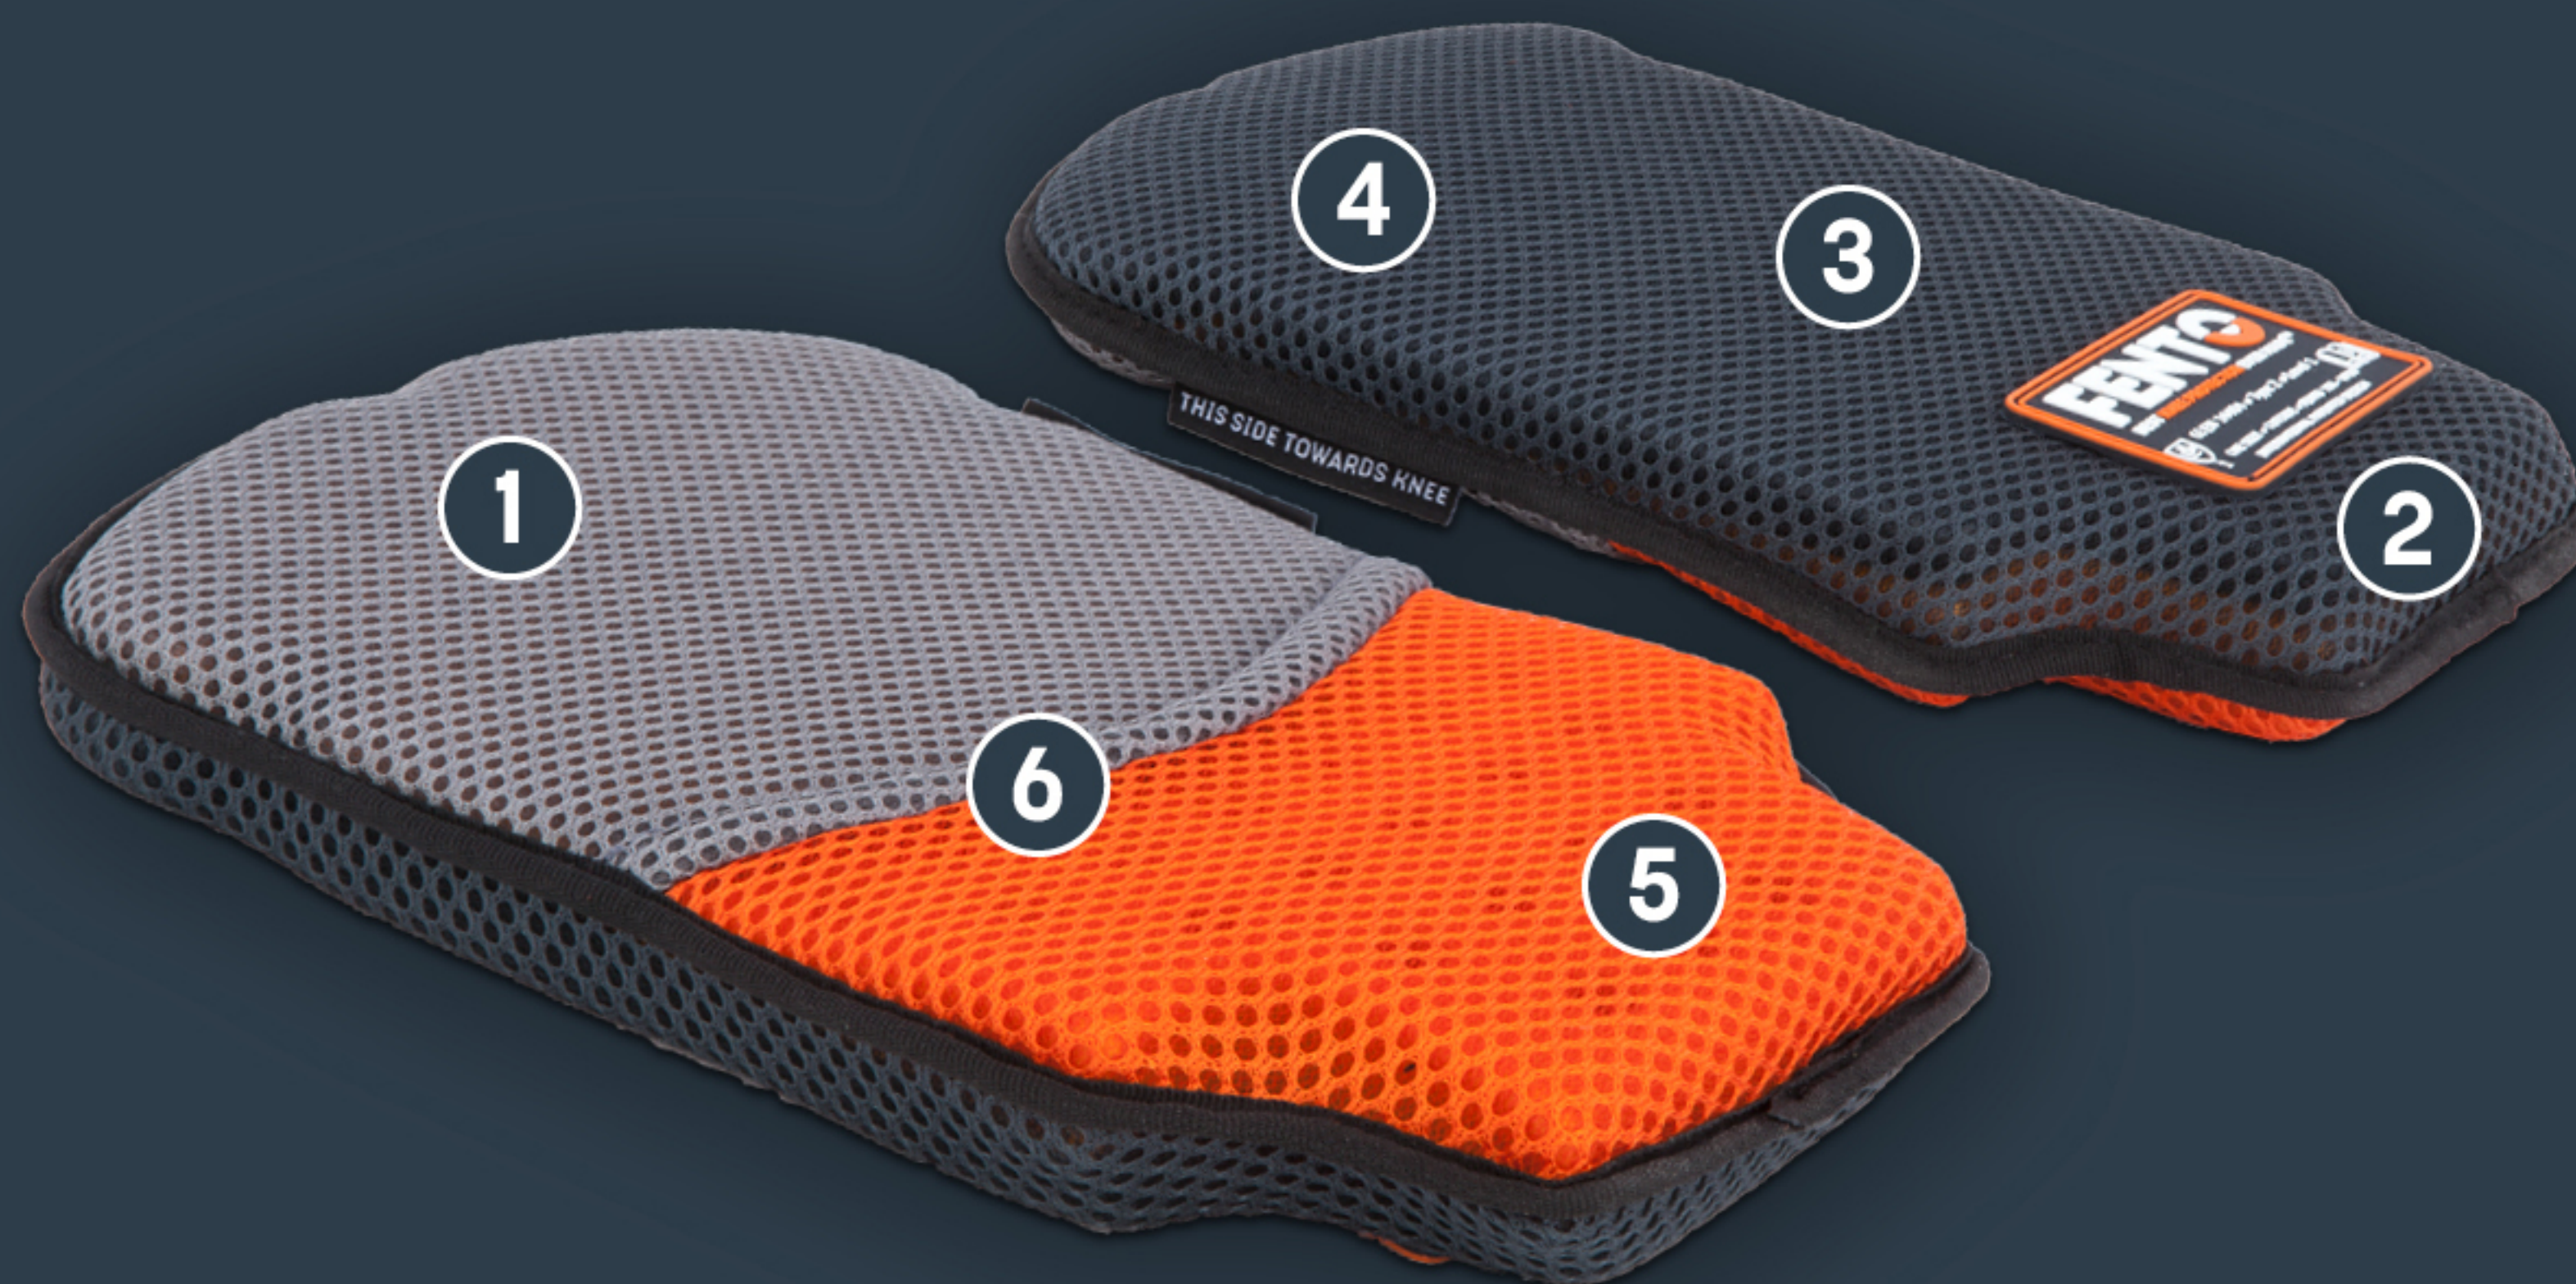

# FENTO POCKET

SPECIALLY MADE TO FIT IN  
YOUR WORK TROUSERS

- 1 Fits in practically every type of work trousers.
- 2 You don't need to strap these around your knees.
- 3 Comfortable and durable.
- 4 Breathable.
- 5 Ergonomic Wedge provides unique pressure distribution in order to prevent knee- and back complaints.
- 6 3D Moisture Management fabric.

**100% COMFORT**