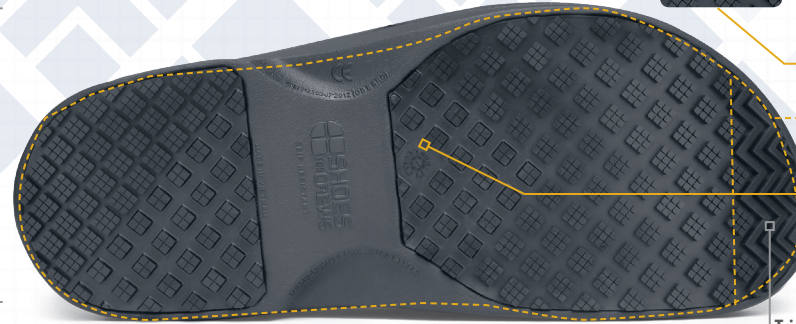

RADIUM OB E SRC

UNISEX: BLACK 66742 • SIZE: EU 37-47, UK 4-12 • EN ISO 20347:2012

Weight
(per shoe):
250 grams

WATER RESISTANT
designed to repel
water and keep your
foot dry.

Superior
SFC SLIP-RESISTANT
outsole.

CE CERTIFIED OB E SRC
according to
EN ISO 20347:2012
standards

SFC GREATLY EXCEEDS INDUSTRY STANDARDS

RADIUM - DATA GUIDE

Certification:	EN ISO 20347:2012 (OB E SRC)
Upper Material:	EVA
Lining Material:	N/A
Midsole Material:	EVA
Outsole Material:	Rubber
Safety Toe Cap:	N/A
COO:	China