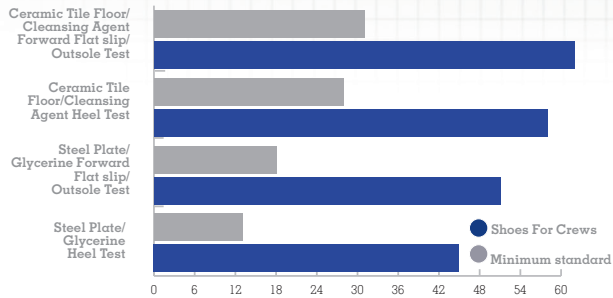

SFC GREATLY EXCEEDS INDUSTRY STANDARDS

RADIUM - DATA GUIDE

Certification:	EN ISO 20347:2012 (OB E SRC)
Upper Material:	EVA
Lining Material:	N/A
Midsole Material:	EVA
Outsole Material:	Rubber
Safety Toe Cap:	N/A
COO:	China